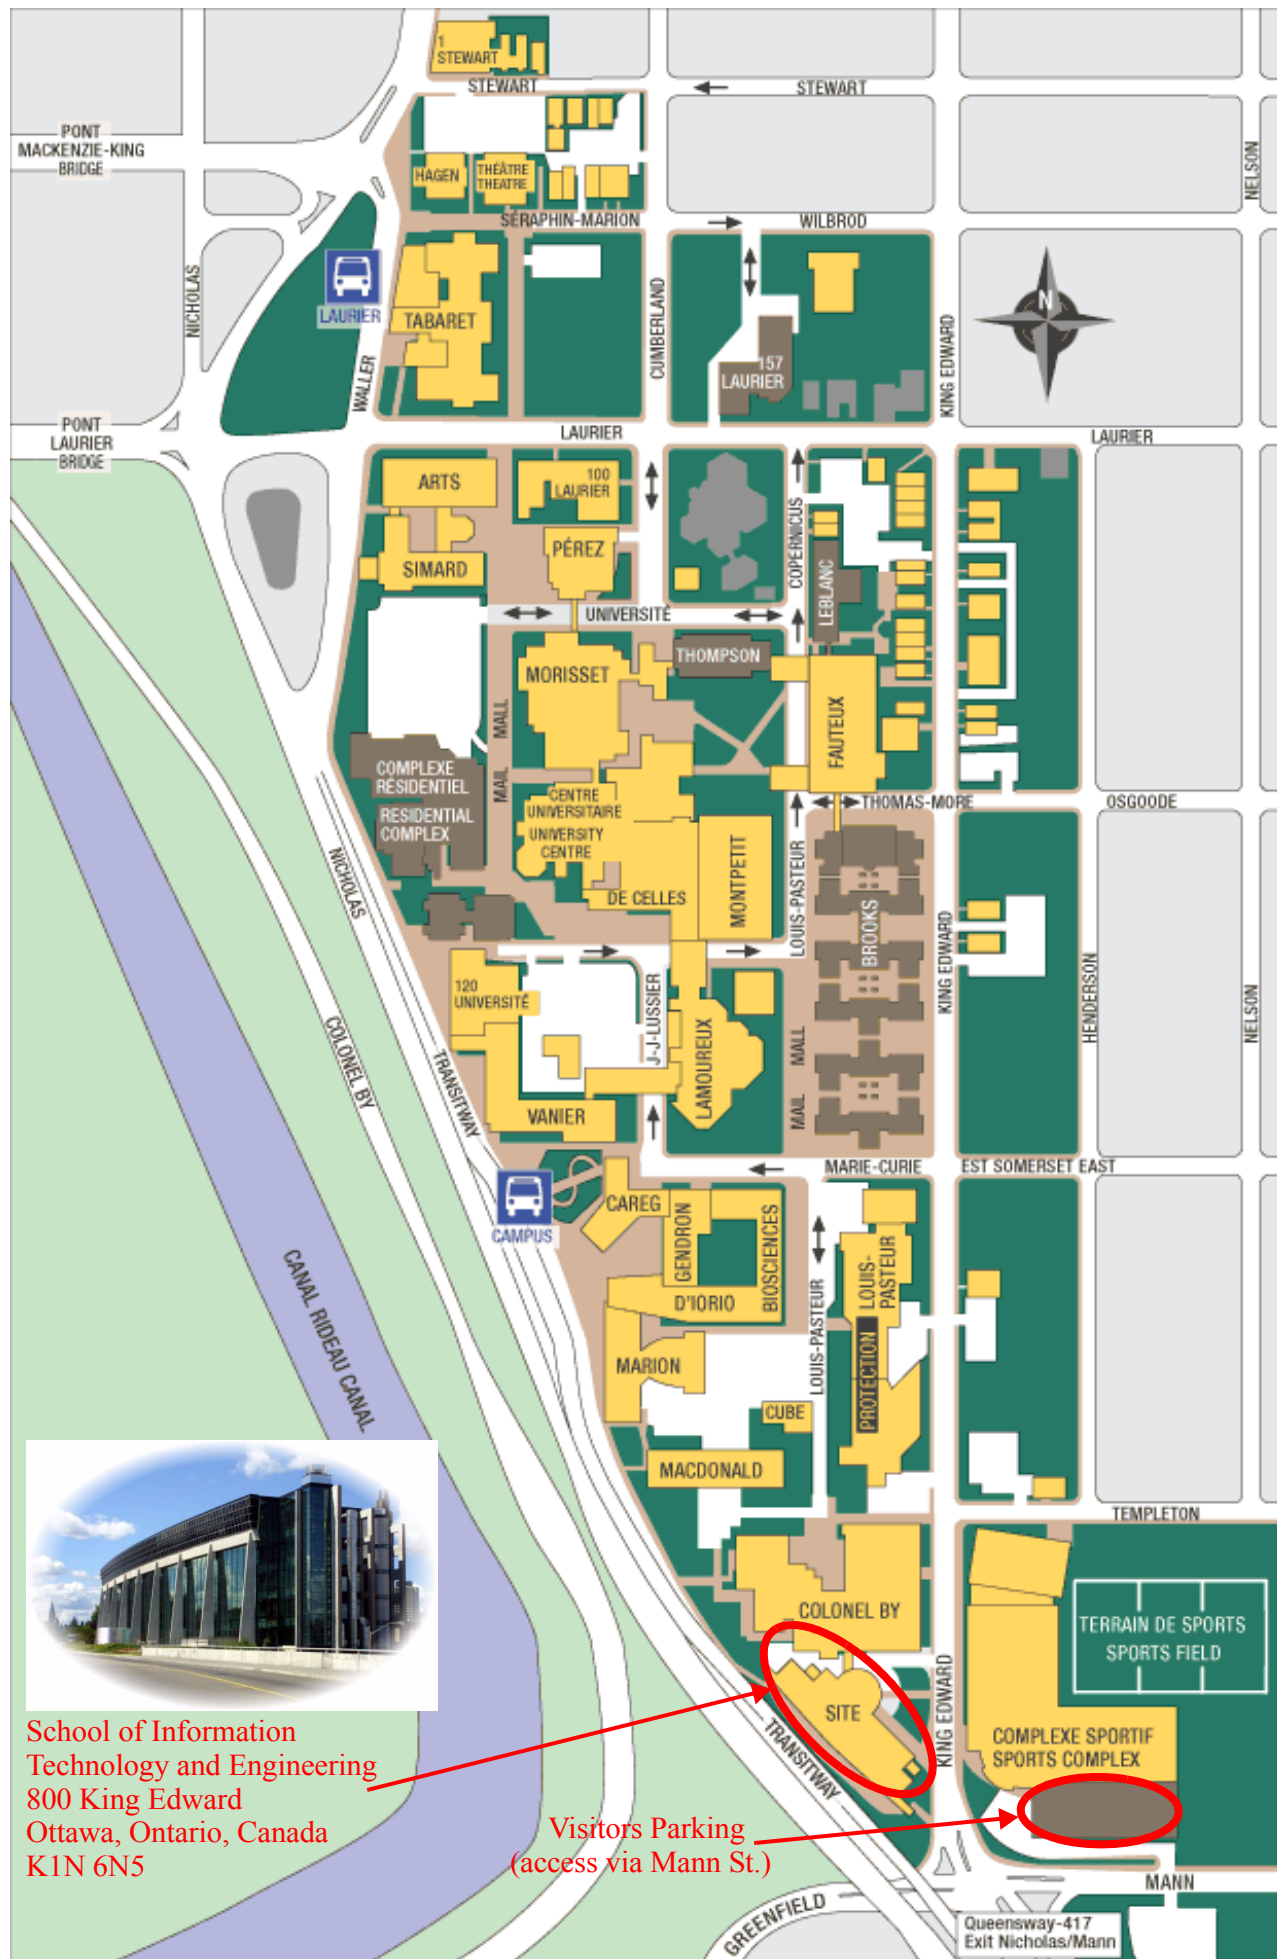

University of Ottawa Campus Map

School of Information
Technology and Engineering
800 King Edward
Ottawa, Ontario, Canada
K1N 6N5

Visitors Parking
(access via Mann St.)